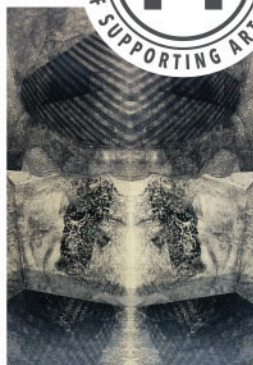

www.manifestgallery.org

2727 Woodburn Ave., Cincinnati, Ohio 45206

MANIFEST

season 20 | 2023-2024

images: Ben Steele, Melanie Johnson, Carlton Nell, Kasey Ramirez, Nathan Perry, Michael Wilkes, Koichi Yamamoto, & Kathy McGhee

MANIFEST

SEASON 20
exhibition schedule

1

Sept. 29 - Oct. 27, 2023

PAINTED *(biennial)*
AQUACHROME *(biennial)*

2

Nov. 10 - Dec. 8, 2023

MOMENTUM *(movement)*
Kasey Ramirez
(printmaking & drawing)
SELF *(identity)*