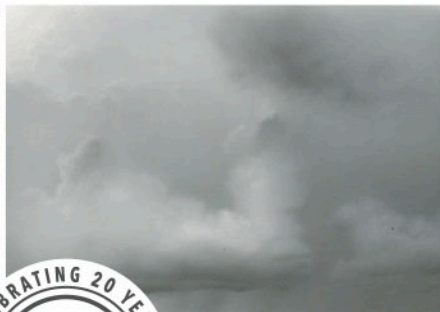

www.manifestgallery.org

2727 Woodburn Ave., Cincinnati, Ohio 45206

MANIFEST

season 20 | 2023-2024

images: Ben Steele, Melanie Johnson, Carlton Nell, Kasey Ramirez, Nathan Perry, Michael Wilkes, Koichi Yamamoto, & Kathy McGhee

MANIFEST

SEASON 20
exhibition schedule

1

Sept. 29 - Oct. 27, 2023

PAINTED *(biennial)*
AQUACHROME *(biennial)*

2

Nov. 10 - Dec. 8, 2023

MOMENTUM *(movement)*
Kasey Ramirez
(printmaking & drawing)
SELF *(identity)*